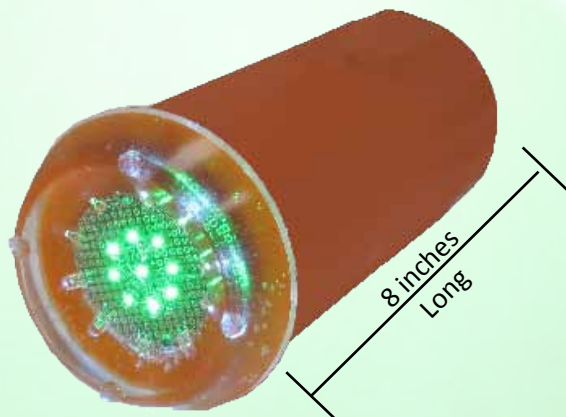

WESMAR Trawl Lights

Small, lightweight, and very rugged

- **Guide Fish Out of the Net**

Lights for fishing have been around for a long time in all shapes and sizes and they are used for many applications, but primarily they have been used to attract fish to the boat or the net. WESMAR's new trawl lights are designed to guide fish OUT of the net.

During an observation charter on a trawler in Alaskan waters it was noted that the recapture bag with the camera lights shining on it had more salmon than the non-lit bag, leading to speculation by some that shining lights on the escape hole had value.

- **The Right Size and Weight**

Extra size and weight on the net are a problem so the challenge for WESMAR was to build lights that are small and lightweight yet very rugged.

- **Using WESMAR Stainless Steel Carriers**

WESMAR knows about the challenges of weight and size because of our catch sensors, considered the most rugged in the industry, yet the lightest of weight.

Using this knowledge we designed a trawl light that slips into a WESMAR stainless steel carrier. They attach to the net and are lit with a long-life battery.